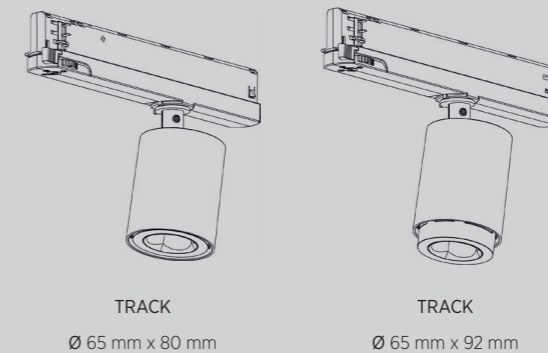

OIKO PRO IN

POWER

15 - 21 WATT

IP INTERNATIONAL PROTECTION

IP20