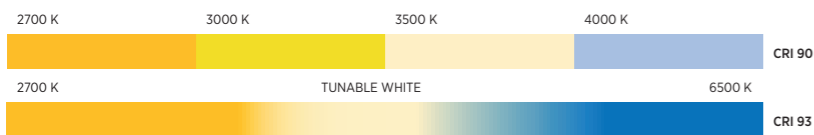

* The installation depth may vary due to the selection of the driver

POSSIBLE CONTROLS

ON/OFF CASAMBI PUSH DIM 1-10V

RECESSED
■ 75 mm | 🌀 68 mm

CONCRETE
■ 95 mm | 🌀 86 mm

OIKO PRO SQUARE | RECESSED

POWER

14 - 24 WATT

IP International Protection

IP20 + IP54

INSTALLATION

COLOR TEMPERATURE CCT

BEAMWIDTH

LENS PACK

COLOR

25 PROLICHT COLORS