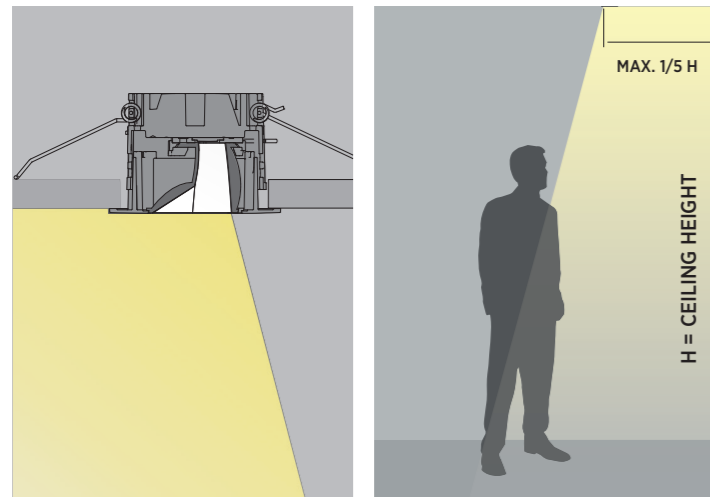

STANDARD BEAM

OIKO PRO BEAM

DUAL WALLWASH FUNCTION

The OIKO PRO features unique optics, capable of perfectly illuminating a vertical surface while serving as a downlight at the same time. OIKO PRO is the perfect tool for lighting designers.

RECOMMENDED WALLWASH DISTANCES

INSPIRATION | BRANDSHOOT

OIKO PRO ADJUSTABLE | COLOR 25 GUN METAL

OIKO PRO ADJUSTABLE

OIKO PRO ADJUSTABLE delivers light exactly where it is needed. The mechanism is easy to use and needs no tools to be adjusted. This is enabled by an almost invisible notch on the spotlight - create the light setting you need for your space in the easiest way. Swiveling from 0° - 25° and a rotation from 0° - 355° is possible. When the luminaire is tilted, no secondary light falls on the casing which avoids disturbing reflections.