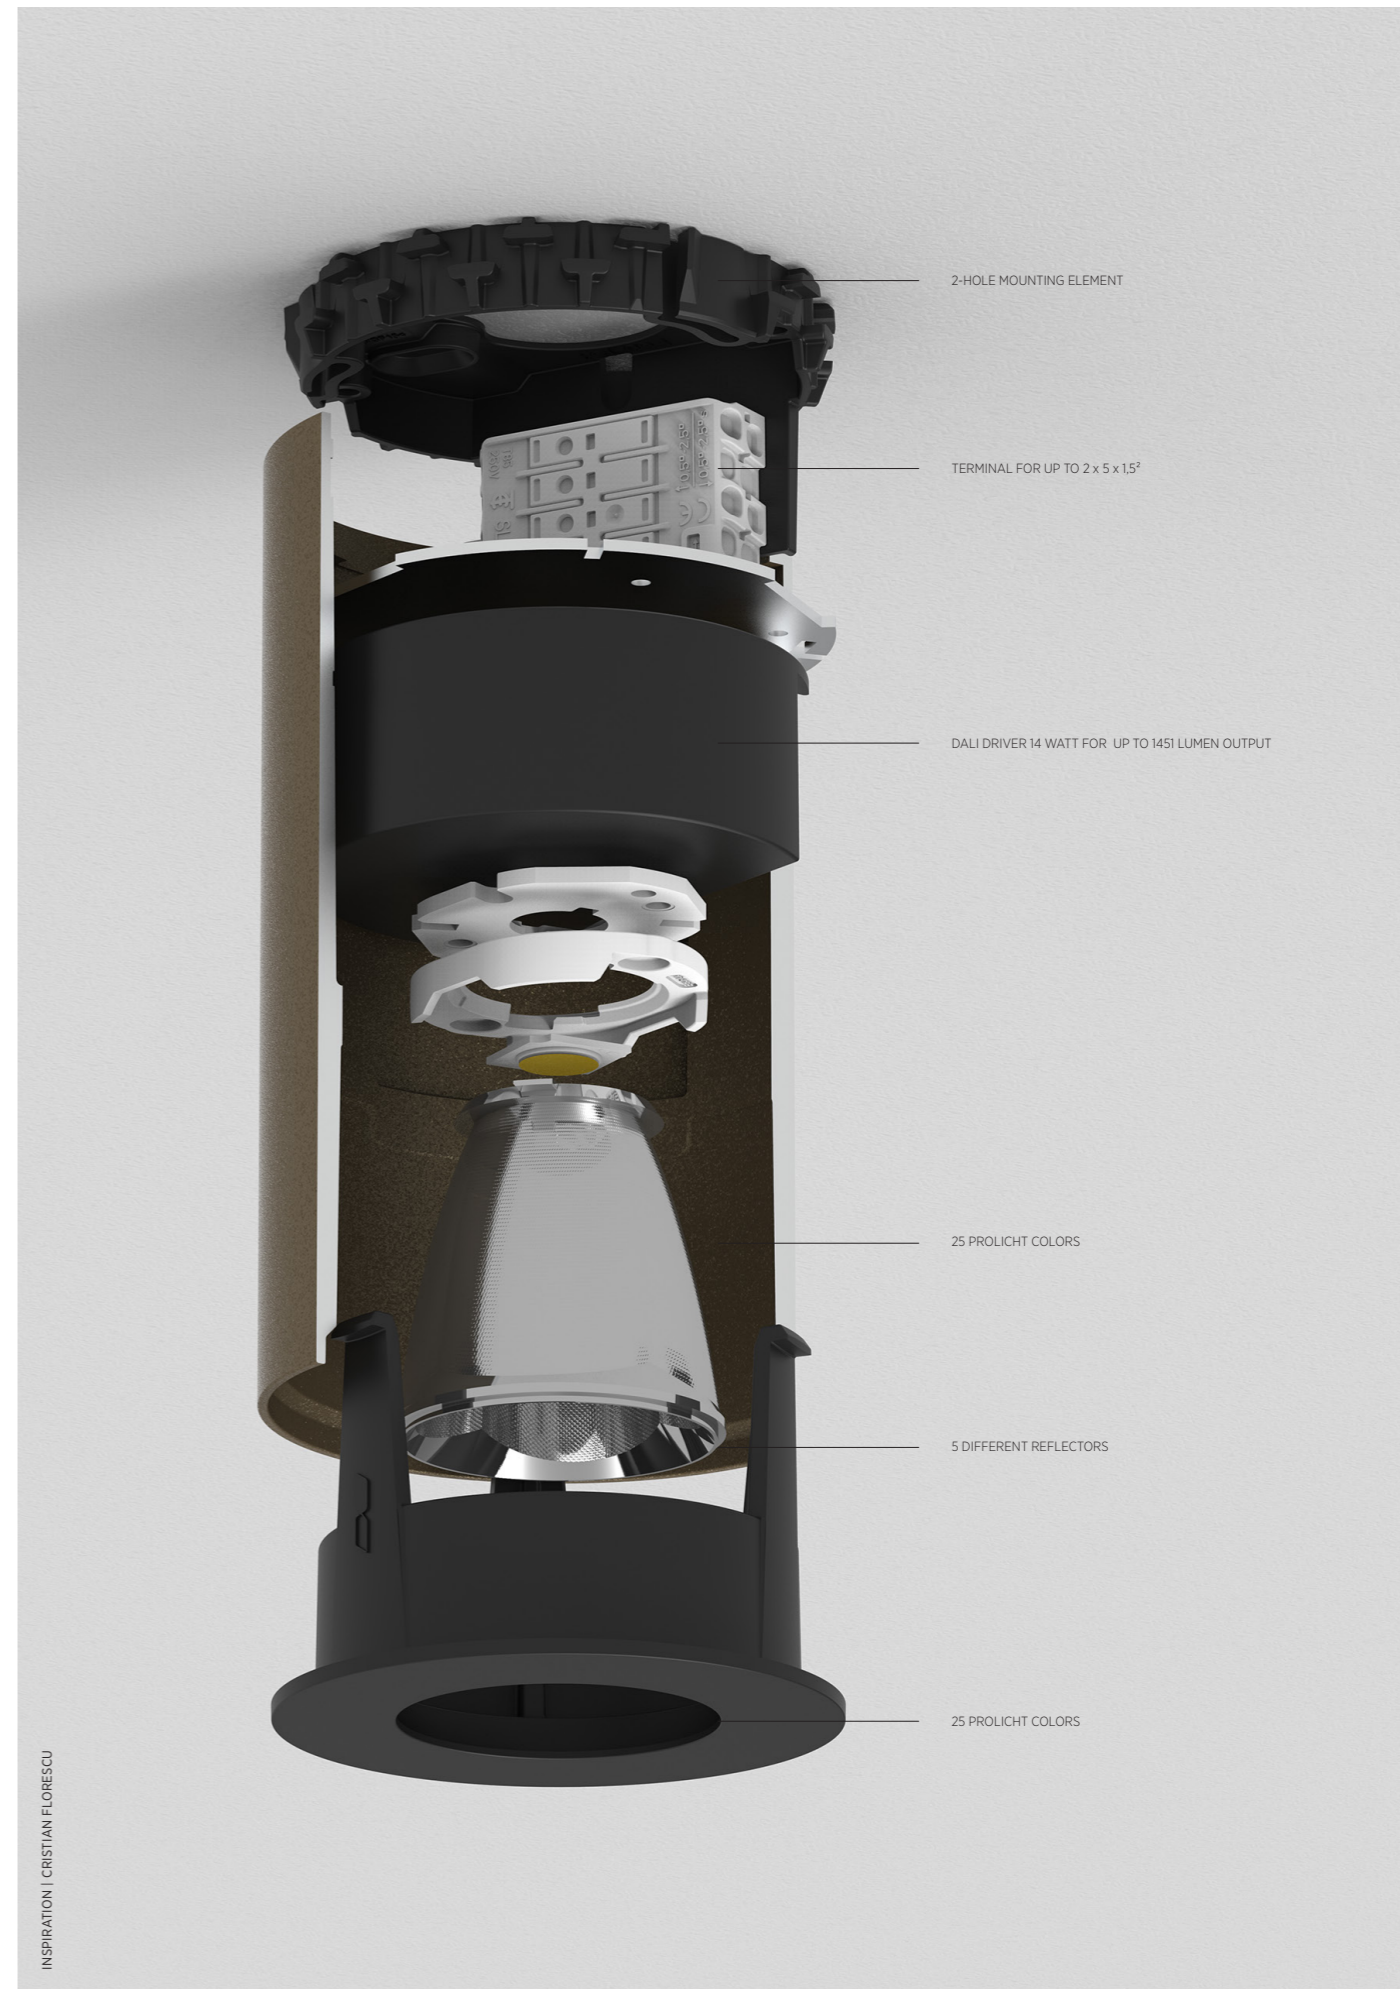

INSPIRATION | CRISTIAN FLORESCU