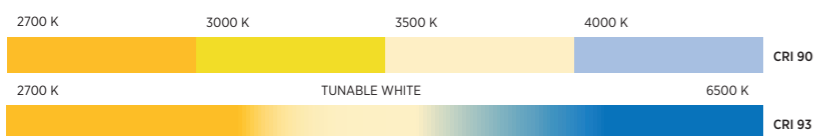

TRIMLESS
Ø 75 mm | 86 mm

RECESSED
Ø 75 mm | 68 mm

CONCRETE
Ø 95 mm | 68 mm

OIKO PRO ROUND | TRIMLESS

POWER

14 - 24 WATT

IP INTERNATIONAL PROTECTION

IP20 + IP54

INSTALLATION

COLOR TEMPERATURE CCT

BEAMWIDTH

LENS PACK

COLOR

25 PROLICHT COLORS

RAL Classic or any other special color on request

OIKO PRO ROUND