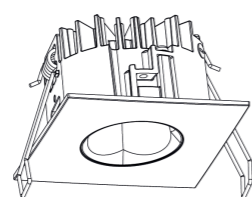

OIKO PRO SQUARE