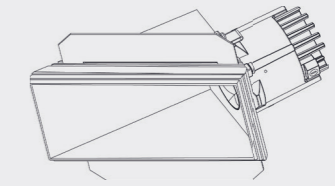

* The installation depth may vary due to the selection of the driver

POSSIBLE CONTROLS

ON/OFF CASAMBI PUSH DIM 1-10V

RECESSED
■ 74 mm

TRIMLESS
■ 74 mm

TRIMLESS
■ 74 x 140 mm

OIKO PRO SQUARE COMFORT | RECESSED