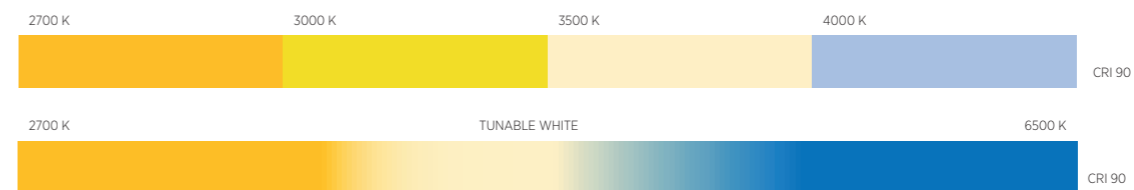

COLOR TEMPERATURE CCT

RAL Classic or any other special color on request