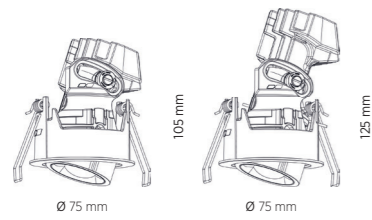

INSTALLATION