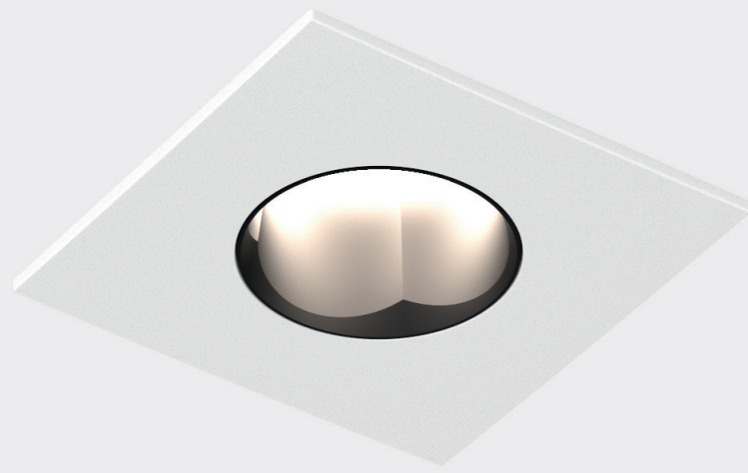

RECESSED
■ 75 mm | 🌀 68 mm

CONCRETE
■ 95 mm | 🌀 86 mm

OIKO PRO SQUARE | RECESSED

POWER

14 - 24 WATT

IP International Protection

IP20 + IP54