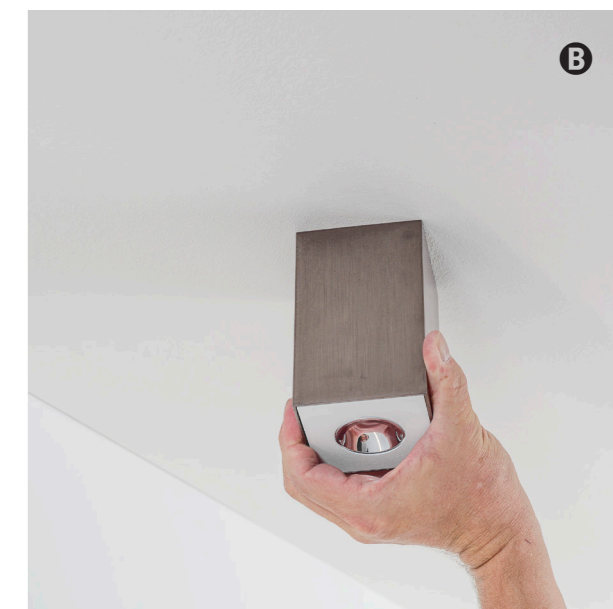

OIKO PRO ROUND | SURFACE

OIKO PRO SQUARE | SURFACE

INSPIRATION | MOZING STUDIO

OIKO PRO SURFACE ONE SIZE - 2 SHAPES

The surface-mounted version of our OIKO PRO is characterized by its high-quality housing in a compact size: Ø 75 x 125 mm. The driver of the luminaires is despite the small size integrated into the housing and can be configured as DALI or an ON/OFF version.

The installation of the OIKO PRO surface-mounted luminaires is extremely simple and quick, regardless of the shape of the housing. The luminaire housing can be plugged onto the plastic mounting ring without tools. This means that no screws or retaining elements are visible and the minimalist appearance of the spotlight is retained.