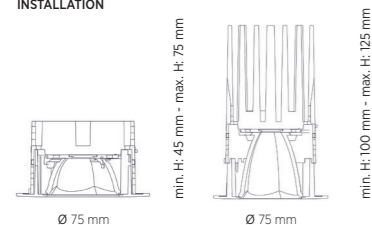

INSTALLATION