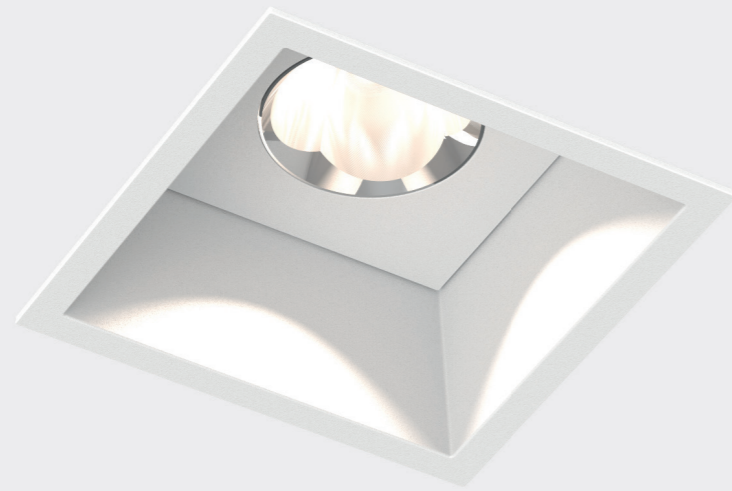

OIKO PRO SQUARE COMFORT | RECESSED

OIKO PRO SQUARE COMFORT

VERSION	CCT / K				LUMEN MAX.	WATT	CRI	IP	BEAM ANGLE	INSTALLATION DEPTH MIN. mm*	ART-N°	ART-N°	
	2700	3000	3500	4000							TRIMLESS	RECESSED	
	2700	3000	3500	4000	1582	14	90	IP20	VERY WIDE FLOOD	62°	110	120-0523	220-1143
ASYMMETRIC	2700	3000	3500	4000	1497	14	90	IP20	ASYM		105	120-0533	•

* The installation depth may vary due to the selection of the driver

POWER

14 WATT

IP INTERNATIONAL PROTECTION

IP20