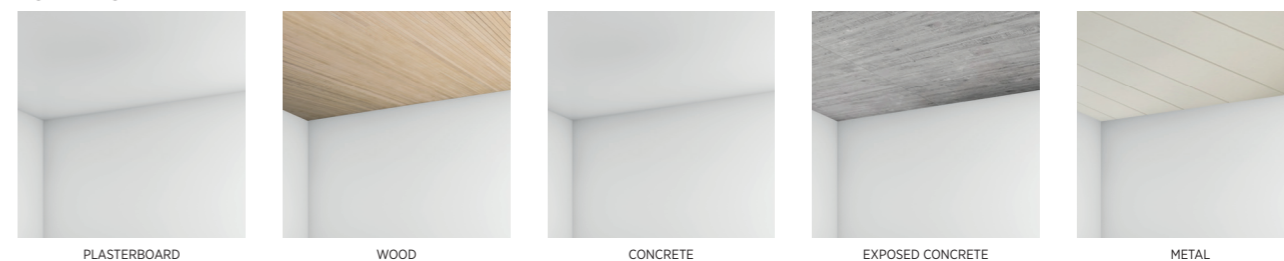

2 ADJUSTMENTS

5 MOUNTING POSSIBILITIES

5 OPTICS

LENS PACK

PERFORMANCE

CEILING

IP INTERNAL PROTECTION

IP20 + IP54