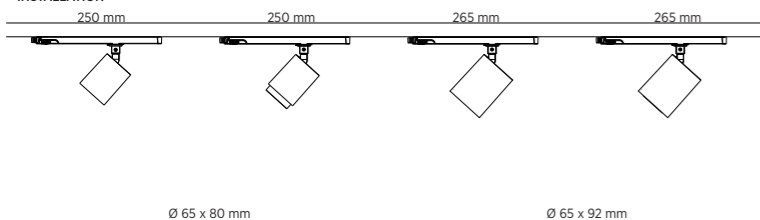

INSTALLATION

COLOR TEMPERATURE CCT

BEAMWIDTH