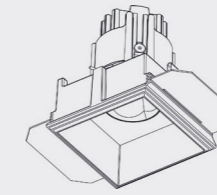

* The installation depth may vary due to the selection of the driver

POSSIBLE CONTROLS

ON/OFF CASAMBI PUSH DIM 1-10V

RECESSED
■ 74 mm

TRIMLESS
■ 74 mm

TRIMLESS
■ 74 x 140 mm

OIKO PRO SQUARE COMFORT | RECESSED