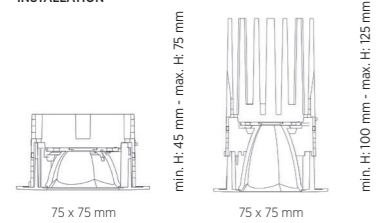

INSTALLATION