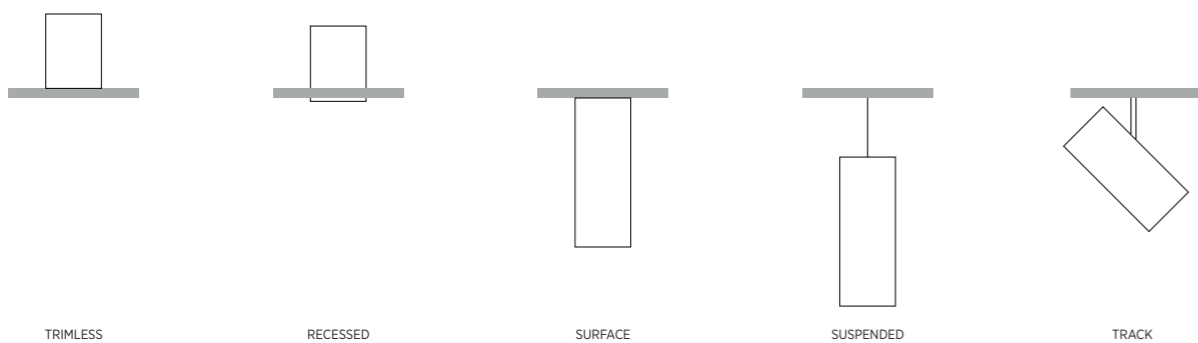

OIKO PRO OVERVIEW

1 CUT OUT Ø 68 mm

2 SHAPES

2 ADJUSTMENTS

5 MOUNTING POSSIBILITIES