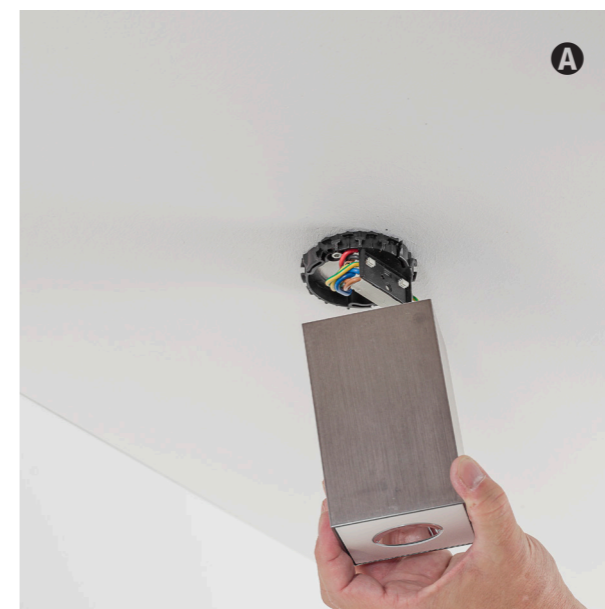

OIKO PRO ROUND | SURFACE

OIKO PRO SQUARE | SURFACE

INSPIRATION | MOZING STUDIO

OIKO PRO SURFACE ONE SIZE - 2 SHAPES

The surface-mounted version of our OIKO PRO is characterized by its high-quality housing in a compact size: Ø 75 x 125 mm. The driver of the luminaires is despite the small size integrated into the housing and can be configured as DALI or an ON/OFF version.

The installation of the OIKO PRO surface-mounted luminaires is extremely simple and quick, regardless of the shape of the housing. The luminaire housing can be plugged onto the plastic mounting ring without tools. This means that no screws or retaining elements are visible and the minimalist appearance of the spotlight is retained.