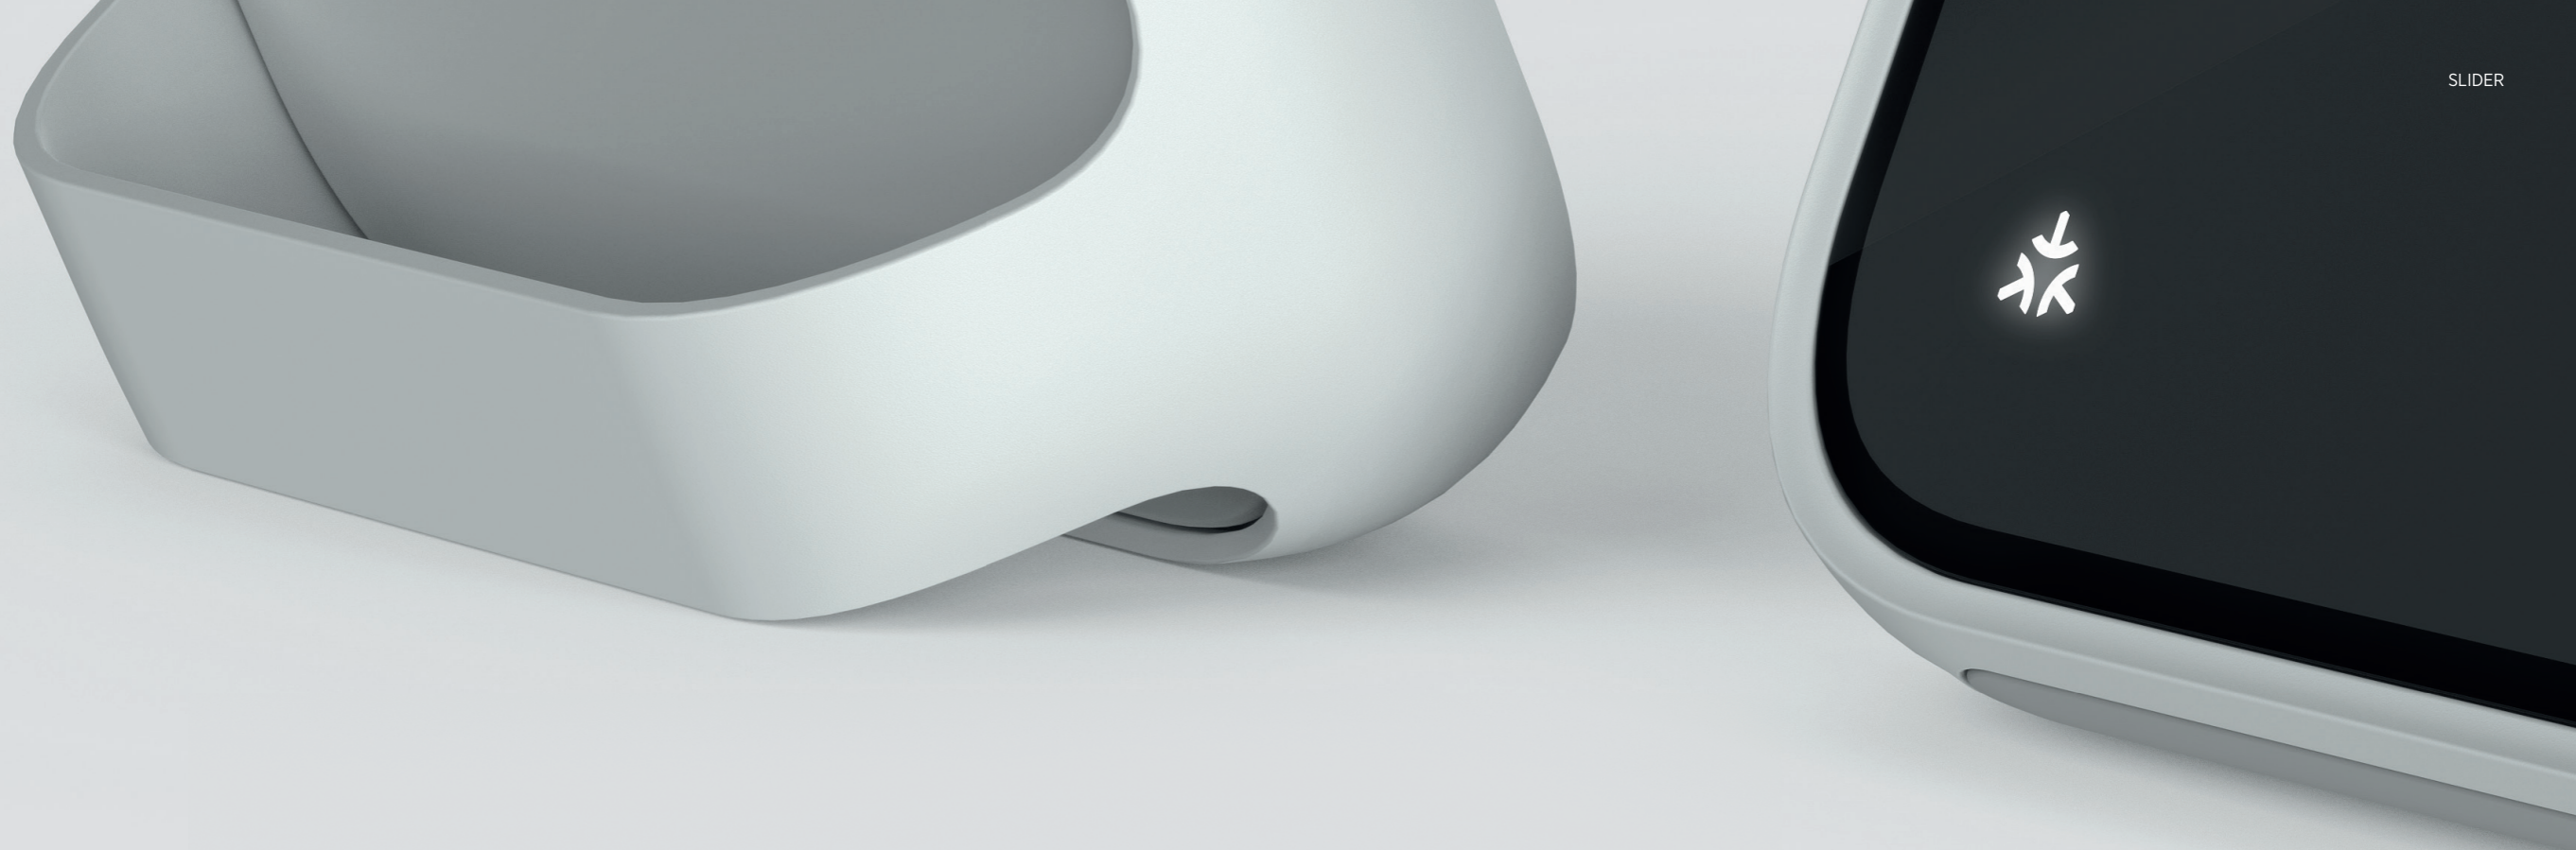

THE NEW SYMBOL OF CONNECTIVITY!

Imagine a world where all your devices seamlessly work together.
The idea is simple. The impact is powerful.

OUR PRODUCTS ARE READY!

Configure now your MATTER enabled lighting solution.
PROLICHT is offering as one of the first companies in the lighting industry, the standard matter for more than 1.000 light fittings in over 50.000 possible configurations. From now on our downlights, tracks and luminaires can be controlled together with your other devices in your smart home via just one interface.

THE FIRST SMART LIGHTING SHOWROOM IN THE WORLD

Learn about all the ways you can integrate the new standard into your project and make your lighting smart.
You want to visit us? We are looking forward to welcome you in the heart of the Alps!

All PROLICHT Matter light fittings work natively with Apple Home, Google Home, Amazon Alexa and Samsung SmartThings and with many other home automation control systems.

THE FUTURE IS NOW!

PROLICHT WORKS WITH MATTER