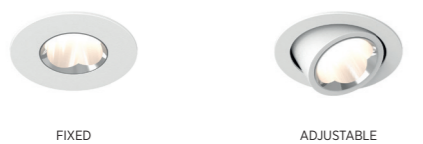

OIKO PRO OVERVIEW

1 CUT OUT Ø 68 mm

2 SHAPES

2 ADJUSTMENTS

5 MOUNTING POSSIBILITIES

5 OPTICS

LENS PACK

PERFORMANCE

CEILING

IP INTERNAL PROTECTION

IP20 + IP54

COLOR TEMPERATURE CCT

RAL Classic or any other special color on request