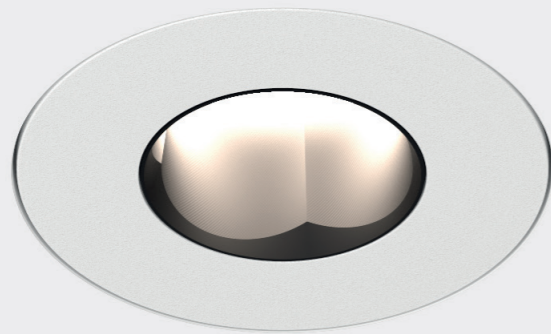

OIKO PRO ROUND | TRIMLESS

POWER

14 - 24 WATT

IP INTERNATIONAL PROTECTION

IP20 + IP54