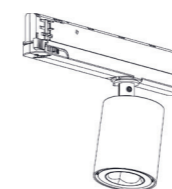

Our OIKO PRO IN spotlights are changing the RETAIL lighting market substantially. Available in a wide variety of designs, the spotlights can now also be used with the 2LOOK4 50 track and enable flexible state-of-the-art lighting design at a fair price.