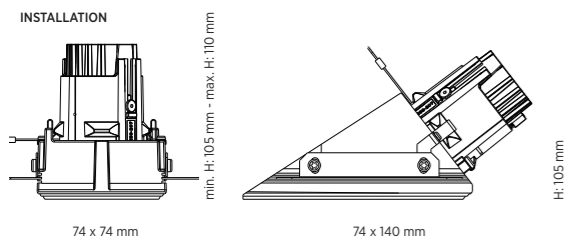

* The installation depth may vary due to the selection of the driver

POWER

14 WATT

IP INTERNATIONAL PROTECTION

IP20

INSTALLATION

COLOR TEMPERATURE CCT

BEAMWIDTH

ROUND
Ø 75 mm | H: 125 mm

SQUARE
■ 75 mm | H: 125 mm

POWER

14 WATT

IP INTERNATIONAL PROTECTION

IP20

INSTALLATION

TROUGH WIRING