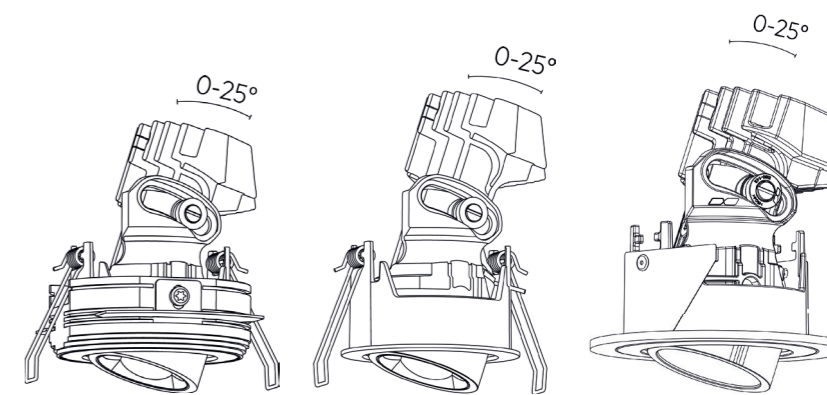

OIKO PRO ADJUSTABLE | TRIMLESS

OIKO PRO ADJUSTABLE | RECESSED

OIKO PRO ADJUSTABLE | CONCRETE