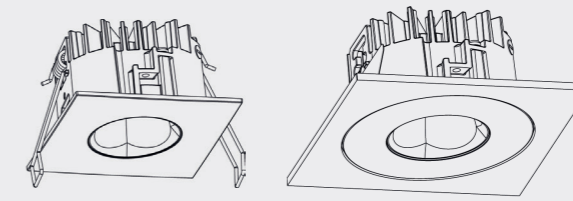

RECESSED
■ 75 mm | 🌀 68 mm

CONCRETE
■ 95 mm | 🌀 86 mm

OIKO PRO SQUARE | RECESSED

POWER

14 - 24 WATT

IP International Protection

IP20 + IP54