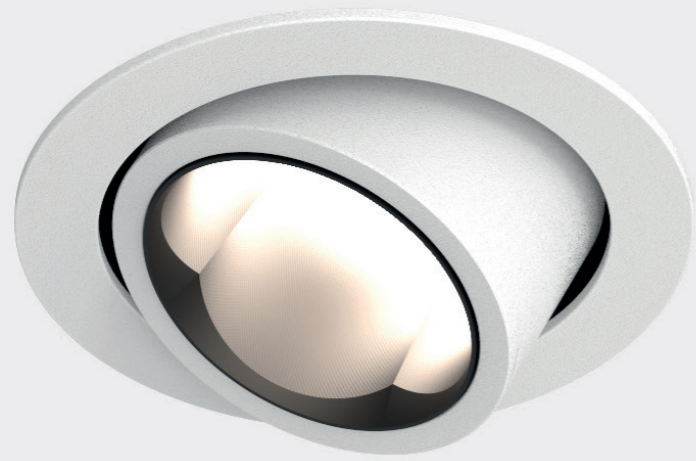

OIKO PRO ROUND ADJUSTABLE | RECESSED

ADJUSTABILITY

0-355° 25°

POWER

15 WATT

IP INTERNATIONAL PROTECTION

IP20