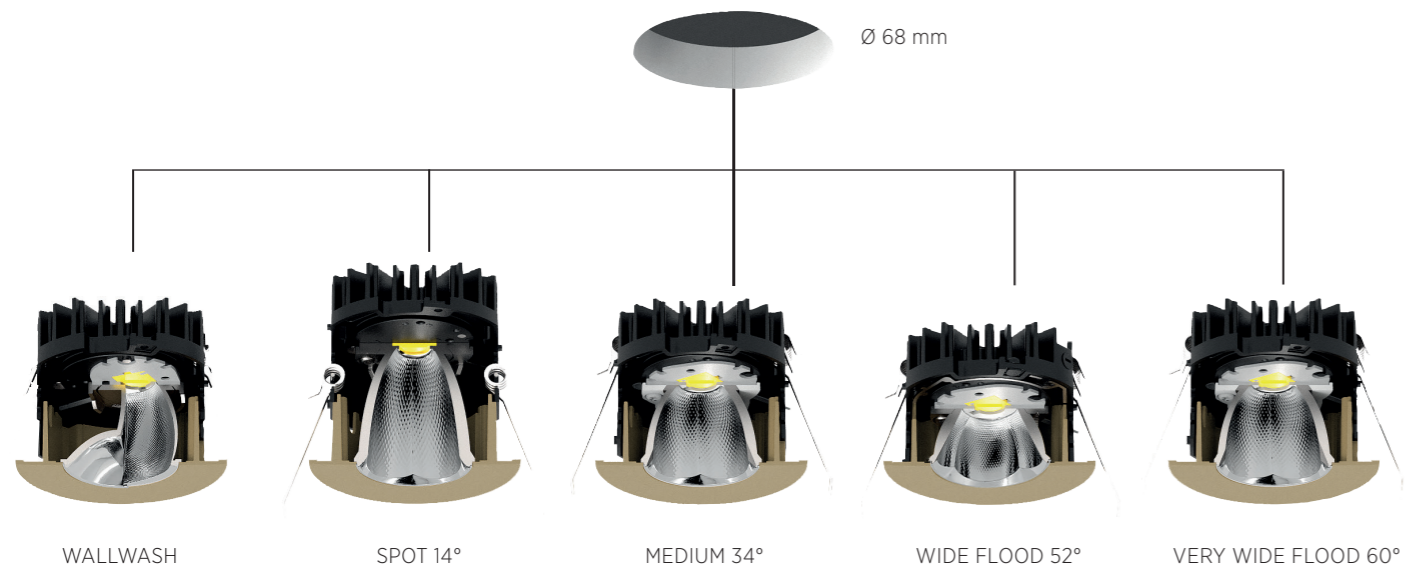

ONE SIZE - INFINITE APPLICATIONS

The OIKO PRO's housing is specifically designed for a simple installation with a standard Ø 68 mm cut-out offering a consistent visual appearance for a variety of functions.