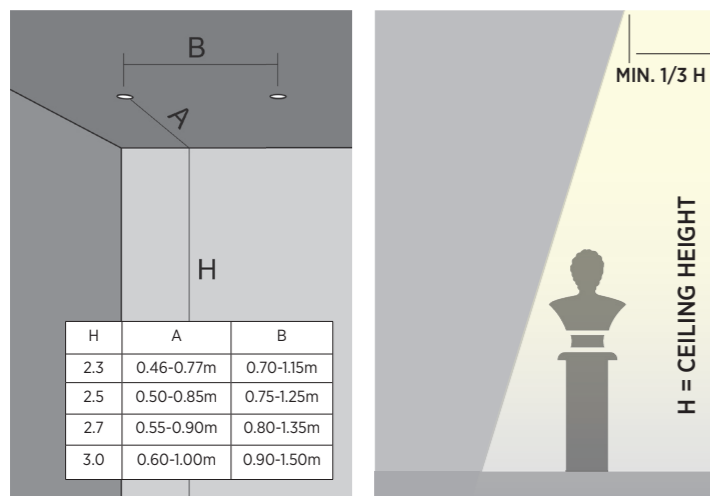

DUAL WALLWASH FUNCTION

The OIKO PRO features unique optics, capable of perfectly illuminating a vertical surface while serving as a downlight at the same time. OIKO PRO is the perfect tool for lighting designers.

RECOMMENDED WALLWASH DISTANCES