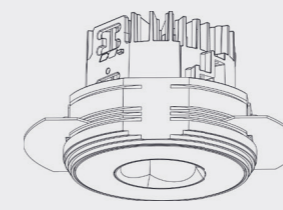

TRIMLESS
Ø 75 mm | 86 mm

RECESSED
Ø 75 mm | 68 mm

CONCRETE
Ø 95 mm | 68 mm

OIKO PRO ROUND | TRIMLESS

POWER

14 - 24 WATT

IP INTERNATIONAL PROTECTION

IP20 + IP54